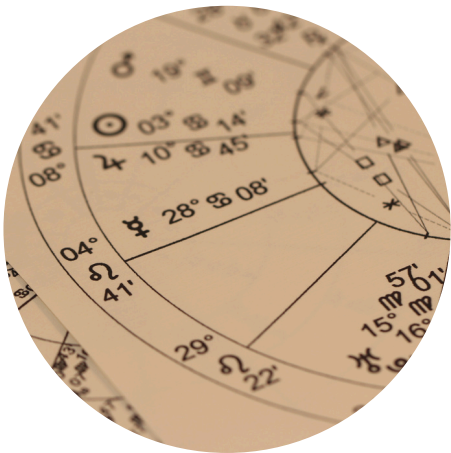

USING YOUR NATAL CHART CAN *UNLOCK HIDDEN* ASPECTS OF YOURSELF, LIKE WHAT YOU CRAVE IN YOUR HOME.

IN THIS GUIDE, UNDERSTAND WHAT YOUR SIGN NEEDS IN ORDER TO CREATE A *HEALING SANCTUARY* AND A HOLISTIC HOME.

HONEY LUNE HIVERY

your natal chart

GETTING STARTED

1. get your free report

Websites like Cafe Astrology allow you to access your birth chart for free. All you need to know is your date, exact time, and location of birth.